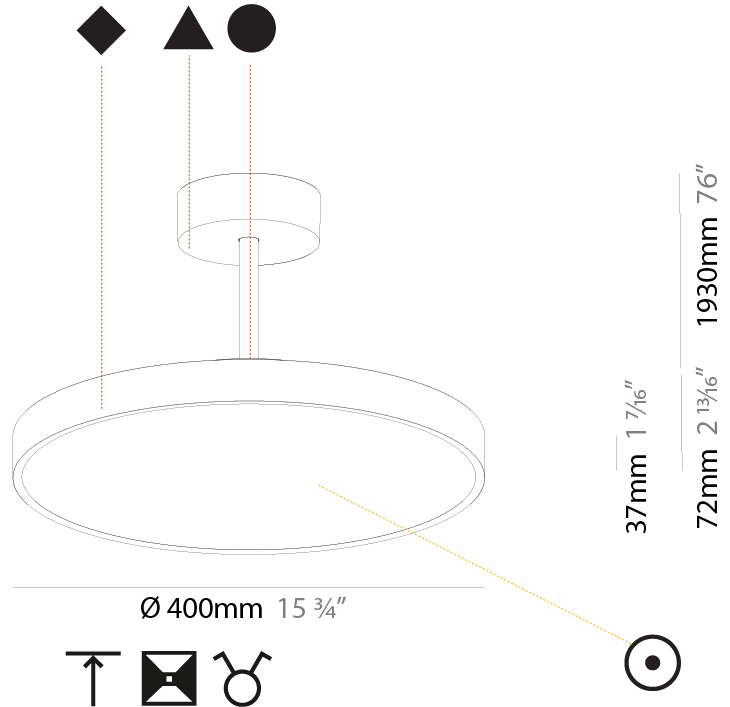

GENERAL

Series: Sign Diva Tube
Subseries: Sign Diva Tube
Brand: Prolicht
Division: Architectural
Mounting Type: Suspension
Mounting Location: Ceiling
Subcategory: Pendant

PHYSICAL

Shape: Round
Diameter (mm): 400
Diameter (in): 15 3/4
Height (mm): 72
Height (in): 2 13/16
Max. Overall Height (mm): 2002
Max. Overall Height (in): 78 13/16
Light Distribution: Direct / Indirect
Weight (kg): 3.314
Weight (lbs): 7.306
Diffuser: PMMA - Opal / Micro-Prism / Sparkling Secret / Vintage Industrial
Fixture Finish: SSR / BKV / CWI / CRY / HAB / UFT / ITA / RUA / FTG / MYG / LOD / PUS / FRO / FUP / KIA / POP / BLS / SPG / MEY / GOH / GUM / CHC / COM / ABZ / JAG / OBR / MOS / ROR
Fixture Material: Extruded Aluminum / Steel

ELECTRICAL

Lamp Type: LED (Zhaga Standard)
Input Wattage (W): 30
Total Output Wattage (W): 27.8
Dimming: Tri-Mode (Non-Dimming and Phase Dimming (120Vac only) and 0-10V Dimming)
Driver Included: Yes
Driver Location: Integrated
Driver Type: Constant Current - Universal
Driver Class: Class 2
Input Voltage (V): 120 - 277
Constant Current (MA): 500 / 350

LED

Color Temperature (*K): 3000 / 3500 / 4000
Max. Delivered Lumen (lm): 3049 / 3019 / 3055 / 3117
Nominal Lumen (lm): 4182 / 4142 / 4189 / 4275
CRI: >90 CRI
Lamp Life (hrs): 50000

OPTICAL

RATINGS AND CERTIFICATIONS

Certified By: Certified for North American Standards
IP rating: IP20

A